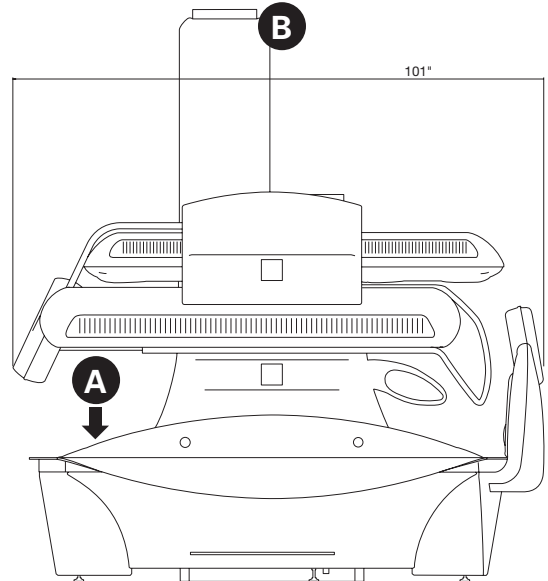

Dimensions & Specifications

P90 FOOTPRINT

1040 Wilt Avenue
Ridgefield, NJ 07657
1 800 FAST TAN
(1 800 327 8826)
pcmarketinguwe.com

A Location for Electrical, Timer Control and Stereo

Electrical for **Combo** Version:
Three Phase, 230 Volt
80 Amp Breaker, 4 gauge wire
(Available in single phase upon request)

Timer Control:
T-Max control cable provide for
12v power supply, early start and
control circuit.

Stereo:
2 RCA jacks for line input only

B Ducting Kit

Exhaust Ducting Kit included. 12" duct
size. Hose/vent or hard duct not included.