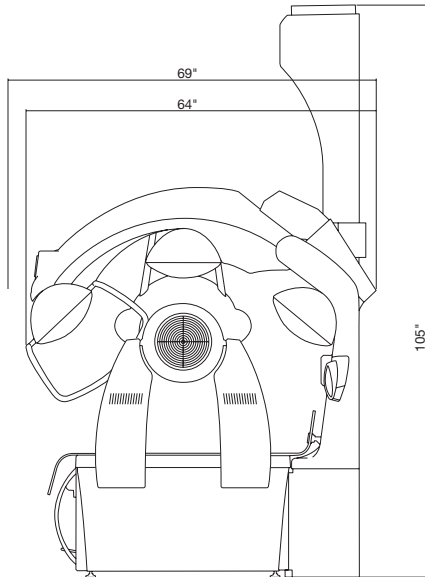

Dimensions & Specifications

P90 FOOTPRINT

1040 Wilt Avenue
Ridgefield, NJ 07657
1 800 FAST TAN
(1 800 327 8826)
pcmarketinguwe.com

A Location for Electrical, Timer Control and Stereo

Electrical for **Combo** Version:
Three Phase, 230 Volt
80 Amp Breaker, 4 gauge wire
(Available in single phase upon request)

Air Conditioning/Breeze:
Single Phase, 120 volt circuit
15 Amp Breaker

Electrical for **Mattress** Version:
Three Phase, 230 Volt
60 Amp Breaker, 6 gauge wire
(Available in single phase upon request)

Breeze:
Single Phase, 120 volt circuit
15 Amp Breaker

Timer Control:
T-Max control cable provide for
12v power supply, early start and
control circuit.

Stereo:
2 RCA jacks for line input only

B Ducting Kit

Exhaust Ducting Kit included. 12" duct
size. Hose/vent or hard duct not included.