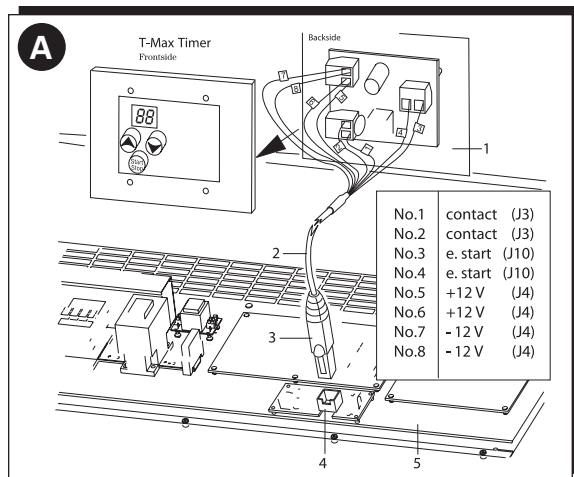

Dimensions & Specifications

P90 FOOTPRINT

1040 Wilt Avenue
Ridgefield, NJ 07657
1 800 FAST TAN
(1 800 327 8826)
pcmarketinguwe.com

A Location for Electrical, Timer Control and Stereo

Electrical for **Combo** Version:
Three Phase, 230 Volt
80 Amp Breaker, 4 gauge wire
(Available in single phase upon request)

Air Conditioning/Breeze:
Single Phase, 120 volt circuit
15 Amp Breaker

Electrical for **Mattress** Version:
Three Phase, 230 Volt
60 Amp Breaker, 6 gauge wire
(Available in single phase upon request)

Breeze:
Single Phase, 120 volt circuit
15 Amp Breaker

Timer Control:
T-Max control cable provide for
12v power supply, early start and
control circuit.

Stereo:
2 RCA jacks for line input only

B Ducting Kit

Exhaust Ducting Kit included. 12" duct
size. Hose/vent or hard duct not included.