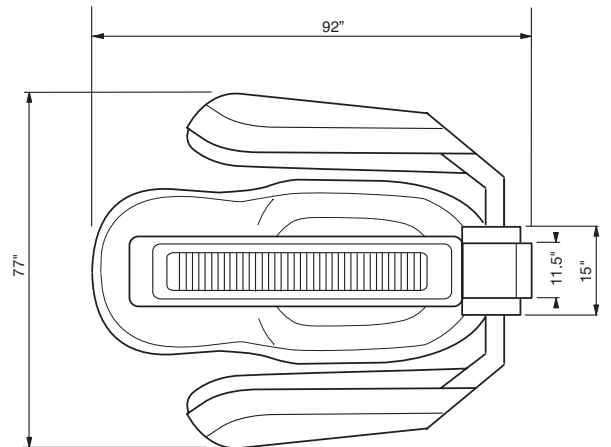

SunBoard xtt

FOOTPRINT

1040 Wilt Avenue
Ridgefield, NJ 07657
1 800 FAST TAN
(1 800 327 8826)
pcmarketinguwe.com

Dimensions & Specifications

- A Hardwired Electrical Connection Location:**
Three phase, 230 Volt, 50 AMP Breaker, 6 gauge wire.
- B Timer Connection Location:**
Use Red and Black of cord provided for 230 Volt switching.
- C Exhaust Duct Location:**
12" Ducting through top of unit in rear. Ducting kit provided with unit. Hose or hard duct provided by customer.