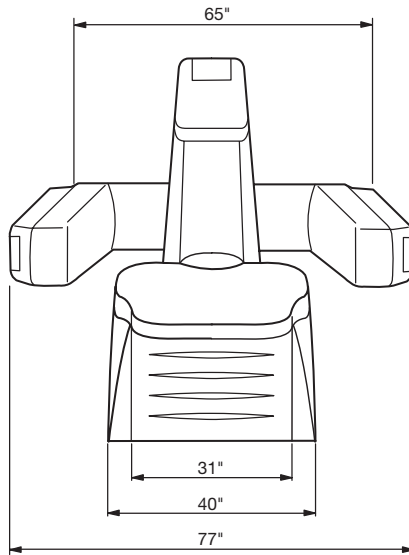

SunBoard xtt

FOOTPRINT

1040 Wilt Avenue
Ridgefield, NJ 07657
1 800 FAST TAN
(1 800 327 8826)
pcmarketinguwe.com

Dimensions & Specifications

- A Hardwired Electrical Connection Location:**
Three phase, 230 Volt, 50 AMP Breaker, 6 gauge wire.
- B Timer Connection Location:**
Use Red and Black of cord provided for 230 Volt switching.
- C Exhaust Duct Location:**
12" Ducting through top of unit in rear. Ducting kit provided with unit. Hose or hard duct provided by customer.