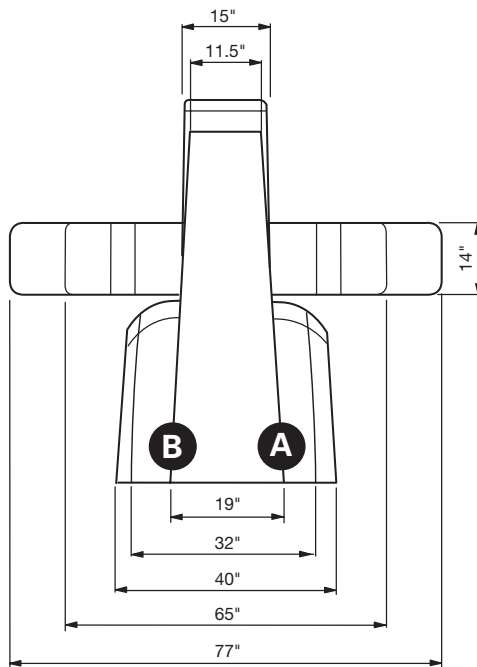

SunBoard xtt

FOOTPRINT

1040 Wilt Avenue
Ridgefield, NJ 07657
1 800 FAST TAN
(1 800 327 8826)
pcmarketinguwe.com

Dimensions & Specifications

- A Hardwired Electrical Connection Location:**
Three phase, 230 Volt, 50 AMP Breaker, 6 gauge wire.
- B Timer Connection Location:**
Use Red and Black of cord provided for 230 Volt switching.
- C Exhaust Duct Location:**
12" Ducting through top of unit in rear. Ducting kit provided with unit. Hose or hard duct provided by customer.