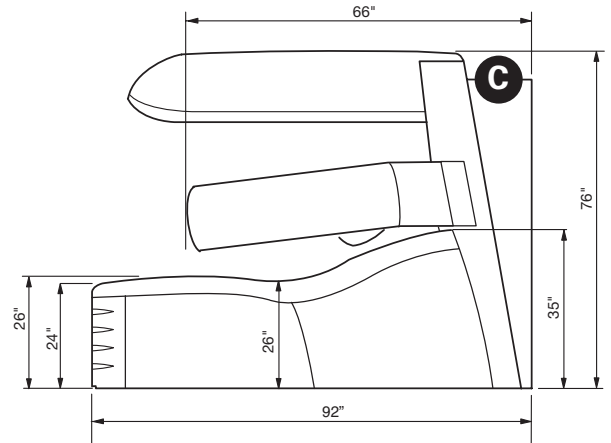

SunBoard xtt

FOOTPRINT

1040 Wilt Avenue
Ridgefield, NJ 07657
1 800 FAST TAN
(1 800 327 8826)
pcmarketinguwe.com

Dimensions & Specifications

- A Hardwired Electrical Connection Location:**
Three phase, 230 Volt, 50 AMP Breaker, 6 gauge wire.
- B Timer Connection Location:**
Use Red and Black of cord provided for 230 Volt switching.
- C Exhaust Duct Location:**
12" Ducting through top of unit in rear. Ducting kit provided with unit. Hose or hard duct provided by customer.